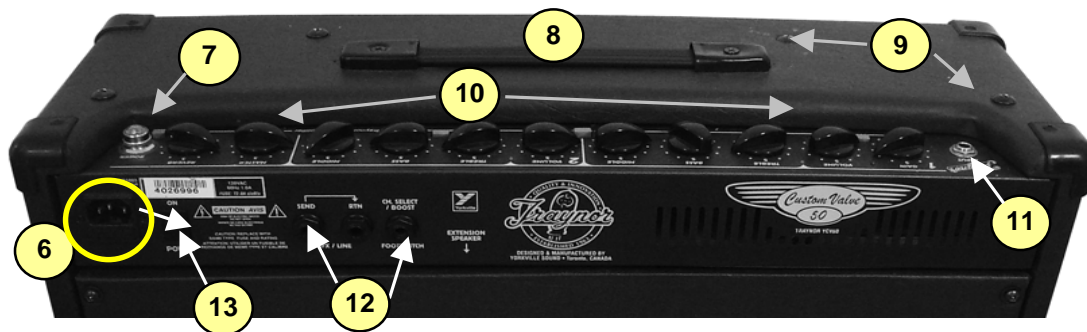

# YCV50

Traynor Guitar Series

#	Part#	Description
Labeled Components		
1	8264	TRAYNOR LOGO
2	7081	12" 8R 60WPGM SPKR CELEST VINT30
3	Z357	YCV40/YCV50 GRILLE* ‡
4	8563	CORNER, 2 LEGS NOTCED BLK PLASTIC
5	8522	RUBBER BUMPER WITH WASHER -SMALL-
6	3438	IEC PWR SOC W/.205TAB &FUSE 10A250V
7	6397	JEWELLED PILOT LAMP AMBER REG
8	8451	10" STRAP HANDLE, BLACK METAL ENDCAP
9	8770	1/4-20 X 1 5/16 TRUSS PH MS JS5
10	8430	CHICKEN-BEAK KNOB
11	3921	1/4" JCK PCB MT VERT STER RT SWT
12	3450 & 3450NUT	1/4" ALL GOLD PC MNT JK SKT
13	3698	SPST ROKR SW QUIK 180° AC PWR
14	TFS-2B	TRAYNOR DUAL FOOTSWCH 10' CORD
15	3428	8' 3/18 SJT AC LINE CORD REMOVABLE
16	8638	PUSH SW BUTTON GREY
17	3731	SPRING RETAINER FOR OUTPUT TUBE
18	3537	ACC# 4EB3C1B LONG REVERB
19	3890	36" PREFAB. CABLE (RED/BLACK)
20	7025A or 7025B	12AX7 DUAL TRIODE PREAMP TUBE
21	EL34	POWER OUTPUT TUBES

16 PUSH BUTTON CAPS

17 PUSH BUTTON CAPS

18/19 REVERB CABLE AND UNIT

20/21 TUBES

\*NOTE: Replacement grilles are 'Special-Order' and are only available while the model is in production.

‡ Grilles & Support replacements are for CURRENT models only.