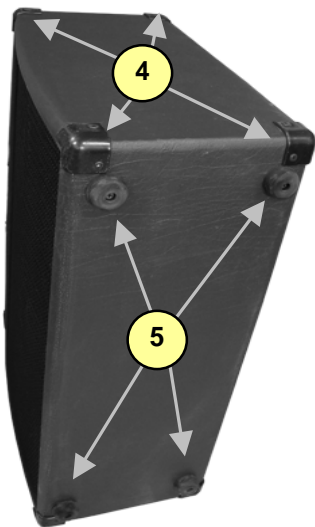

# YCV50

Traynor Guitar Series

#	Part#	Description
Labeled Components		
1	8264	TRAYNOR LOGO
2	7081	12" 8R 60WPGM SPKR CELEST VINT30
3	Z357	YCV40/YCV50 GRILLE* ‡
4	8563	CORNER, 2 LEGS NOTCED BLK PLASTIC
5	8522	RUBBER BUMPER WITH WASHER -SMALL-
6	3438	IEC PWR SOC W/.205TAB &FUSE 10A250V
7	6397	JEWELLED PILOT LAMP AMBER REG
8	8451	10" STRAP HANDLE, BLACK METAL ENDCAP
9	8770	1/4-20 X 1 5/16 TRUSS PH MS JS5
10	8430	CHICKEN-BEAK KNOB
11	3921	1/4" JCK PCB MT VERT STER RT SWT
12	3450 & 3450NUT	1/4" ALL GOLD PC MNT JK SKT
13	3698	SPST ROKR SW QUIK 180° AC PWR
14	TFS-2B	TRAYNOR DUAL FOOTSWCH 10' CORD
15	3428	8' 3/18 SJT AC LINE CORD REMOVABLE
16	8638	PUSH SW BUTTON GREY
17	3731	SPRING RETAINER FOR OUTPUT TUBE
18	3537	ACC# 4EB3C1B LONG REVERB
19	3890	36" PREFAB. CABLE (RED/BLACK)
20	7025A or 7025B	12AX7 DUAL TRIODE PREAMP TUBE
21	EL34	POWER OUTPUT TUBES

16 PUSH BUTTON CAPS

17 PUSH BUTTON CAPS

18/19 REVERB CABLE AND UNIT

20/21 TUBES

\*NOTE: Replacement grilles are 'Special-Order' and are only available while the model is in production.

‡ Grilles & Support replacements are for CURRENT models only.