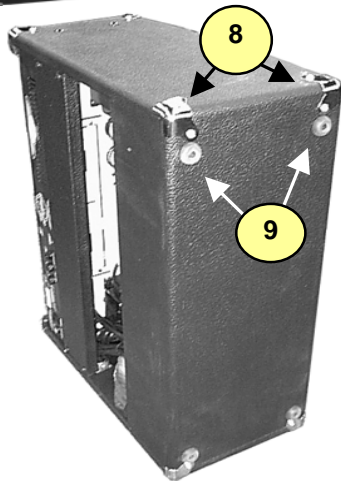

YCV80

Traynor Guitar Series

#	Part#	Description
Labeled Components		
1	8260	TRAYNOR LOGO
2	7080	12" 8R 80WPGM SPEAKER CELESTION
3	8461	TRIM CLIP (PLATED BLK ZINC)
4	Z435	YCV80 GRILLE* ‡ current model only!
5	TFS-2B	TRAYNOR DUAL FOOTSWCH 10' CORD
6	8522	72" RCA PREFAB CABLE STEREO
7	3537	ACC# 4EB3C1B LONG REVERB
8	8504	CORNER, 2 LEGS NOTCED LIP NICKEL PLATED
9	8522	RUBBER BUMPER WITH WASHER -SMALL-
10	8770	1/4-20 X 1 5/16 TRUSS PH MS JS5
11	8456	10.0" STRAP HANDLE, NICKEL COVERS
12	6397	JEWELLED PILOT LAMP AMBER REG
13	8430	CHICKEN-BEAK KNOB
14	8633	ROUND PUSH BUTTON 1/4" BLACK
15	3921	1/4" JCK PCB MT VERT STER RT SWT
16	3663	SNAP IEC PWR SOC W/.250TAB FOR .060
17	3698	SPST ROKR SW QUIK 180° AC PWR
18	3450 & 3450NUT	1/4" ALL GOLD PC MNT JK SKT
19	3482	LOWPROFILE FUSEHOLDER 1/4" BUSSMANN
20	8638	PUSH SW BUTTON GREY
21	3923	XLR MALE PCB MT HORZ MTHOLE-V SNAP
22	3731	SPRING RETAINER FOR OUTPUT TUBE
23	7025A OR 7025B	12AX7 DUAL TRIODE PREAMP TUBE
24	6L6B	6L6GB OUTPUT POWER TUBE
25	3428	8' 3/18 SJT AC LINE CORD REMOVABLE

- 6/7** REVERB CABLE AND UNIT
- 23/24** TUBES
- 25** AC Cord

*NOTE: Replacement grilles are 'Special-Order' and are only available while the model is in production.

‡ Grilles & Support replacements are for CURRENT models only.