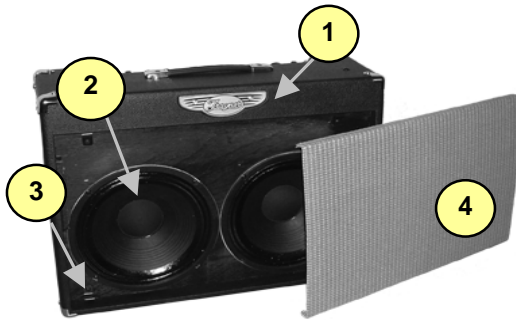

YCV80

Traynor Guitar Series

#	Part#	Description
Labeled Components		
1	8260	TRAYNOR LOGO
2	7080	12" 8R 80WPGM SPEAKER CELESTION
3	8461	TRIM CLIP (PLATED BLK ZINC)
4	Z435	YCV80 GRILLE* ‡ current model only!
5	TFS-2B	TRAYNOR DUAL FOOTSWCH 10' CORD
6	8522	72" RCA PREFAB CABLE STEREO
7	3537	ACC# 4EB3C1B LONG REVERB
8	8504	CORNER, 2 LEGS NOTCED LIP NICKEL PLATED
9	8522	RUBBER BUMPER WITH WASHER -SMALL-
10	8770	1/4-20 X 1 5/16 TRUSS PH MS JS5
11	8456	10.0" STRAP HANDLE, NICKEL COVERS
12	6397	JEWELLED PILOT LAMP AMBER REG
13	8430	CHICKEN-BEAK KNOB
14	8633	ROUND PUSH BUTTON 1/4" BLACK
15	3921	1/4" JCK PCB MT VERT STER RT SWT
16	3663	SNAP IEC PWR SOC W/.250TAB FOR .060
17	3698	SPST ROKR SW QUIK 180° AC PWR
18	3450 & 3450NUT	1/4" ALL GOLD PC MNT JK SKT
19	3482	LOWPROFILE FUSEHOLDER 1/4" BUSSMANN
20	8638	PUSH SW BUTTON GREY
21	3923	XLR MALE PCB MT HORZ MTHOLE-V SNAP
22	3731	SPRING RETAINER FOR OUTPUT TUBE
23	7025A OR 7025B	12AX7 DUAL TRIODE PREAMP TUBE
24	6L6B	6L6GB OUTPUT POWER TUBE
25	3428	8' 3/18 SJT AC LINE CORD REMOVABLE

- 6/7** REVERB CABLE AND UNIT
- 23/24** TUBES
- 25** AC Cord

*NOTE: Replacement grilles are 'Special-Order' and are only available while the model is in production.

‡ Grilles & Support replacements are for CURRENT models only.