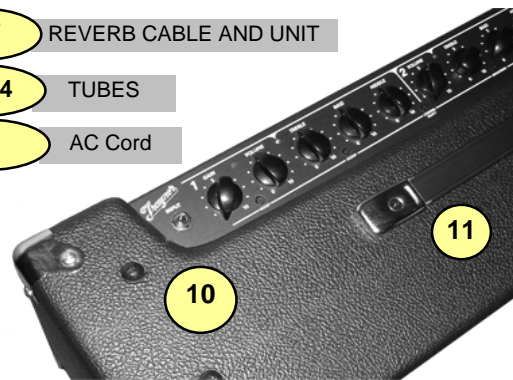

YCV80

Traynor Guitar Series

#	Part#	Description
Labeled Components		
1	8260	TRAYNOR LOGO
2	7080	12" 8R 80WPGM SPEAKER CELESTION
3	8461	TRIM CLIP (PLATED BLK ZINC)
4	Z435	YCV80 GRILLE* ‡ current model only!
5	TFS-2B	TRAYNOR DUAL FOOTSWCH 10' CORD
6	8522	72" RCA PREFAB CABLE STEREO
7	3537	ACC# 4EB3C1B LONG REVERB
8	8504	CORNER, 2 LEGS NOTCED LIP NICKEL PLATED
9	8522	RUBBER BUMPER WITH WASHER -SMALL-
10	8770	1/4-20 X 1 5/16 TRUSS PH MS JS5
11	8456	10.0" STRAP HANDLE, NICKEL COVERS
12	6397	JEWELLED PILOT LAMP AMBER REG
13	8430	CHICKEN-BEAK KNOB
14	8633	ROUND PUSH BUTTON 1/4" BLACK
15	3921	1/4" JCK PCB MT VERT STER RT SWT
16	3663	SNAP IEC PWR SOC W/.250TAB FOR .060
17	3698	SPST ROKR SW QUIK 180° AC PWR
18	3450 & 3450NUT	1/4" ALL GOLD PC MNT JK SKT
19	3482	LOWPROFILE FUSEHOLDER 1/4" BUSSMANN
20	8638	PUSH SW BUTTON GREY
21	3923	XLR MALE PCB MT HORZ MTHOLE-V SNAP
22	3731	SPRING RETAINER FOR OUTPUT TUBE
23	7025A OR 7025B	12AX7 DUAL TRIODE PREAMP TUBE
24	6L6B	6L6GB OUTPUT POWER TUBE
25	3428	8' 3/18 SJT AC LINE CORD REMOVABLE

- 6/7** REVERB CABLE AND UNIT
- 23/24** TUBES
- 25** AC Cord

*NOTE: Replacement grilles are 'Special-Order' and are only available while the model is in production.

‡ Grilles & Support replacements are for CURRENT models only.