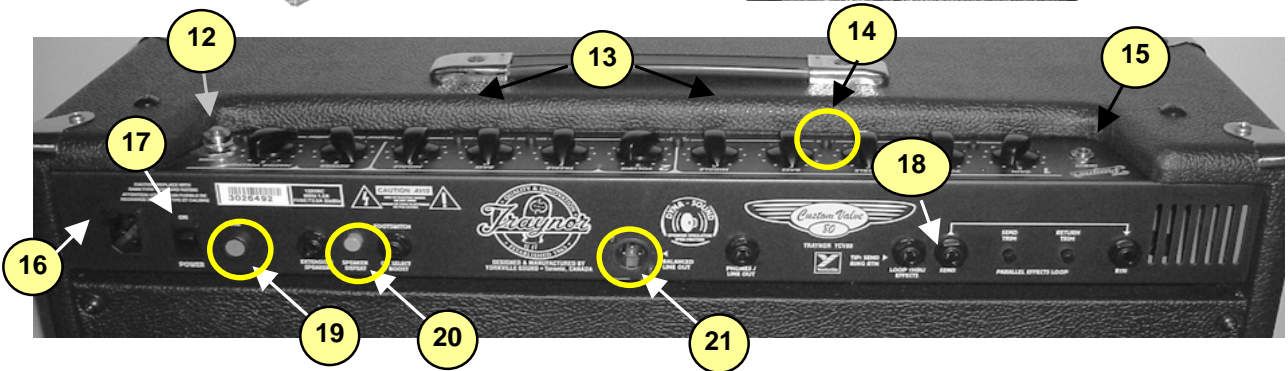

YCV80

Traynor Guitar Series

#	Part#	Description
Labeled Components		
1	8260	TRAYNOR LOGO
2	7080	12" 8R 80WPGM SPEAKER CELESTION
3	8461	TRIM CLIP (PLATED BLK ZINC)
4	Z435	YCV80 GRILLE* ‡ current model only!
5	TFS-2B	TRAYNOR DUAL FOOTSWCH 10' CORD
6	8522	72" RCA PREFAB CABLE STEREO
7	3537	ACC# 4EB3C1B LONG REVERB
8	8504	CORNER, 2 LEGS NOTCED LIP NICKEL PLATED
9	8522	RUBBER BUMPER WITH WASHER -SMALL-
10	8770	1/4-20 X 1 5/16 TRUSS PH MS JS5
11	8456	10.0" STRAP HANDLE, NICKEL COVERS
12	6397	JEWELLED PILOT LAMP AMBER REG
13	8430	CHICKEN-BEAK KNOB
14	8633	ROUND PUSH BUTTON 1/4" BLACK
15	3921	1/4" JCK PCB MT VERT STER RT SWT
16	3663	SNAP IEC PWR SOC W/.250TAB FOR .060
17	3698	SPST ROKR SW QUIK 180° AC PWR
18	3450 & 3450NUT	1/4" ALL GOLD PC MNT JK SKT
19	3482	LOWPROFILE FUSEHOLDER 1/4" BUSSMANN
20	8638	PUSH SW BUTTON GREY
21	3923	XLR MALE PCB MT HORZ MTHOLE-V SNAP
22	3731	SPRING RETAINER FOR OUTPUT TUBE
23	7025A OR 7025B	12AX7 DUAL TRIODE PREAMP TUBE
24	6L6B	6L6GB OUTPUT POWER TUBE
25	3428	8' 3/18 SJT AC LINE CORD REMOVABLE

- 6/7** REVERB CABLE AND UNIT
- 23/24** TUBES
- 25** AC Cord

*NOTE: Replacement grilles are 'Special-Order' and are only available while the model is in production.

‡ Grilles & Support replacements are for CURRENT models only.